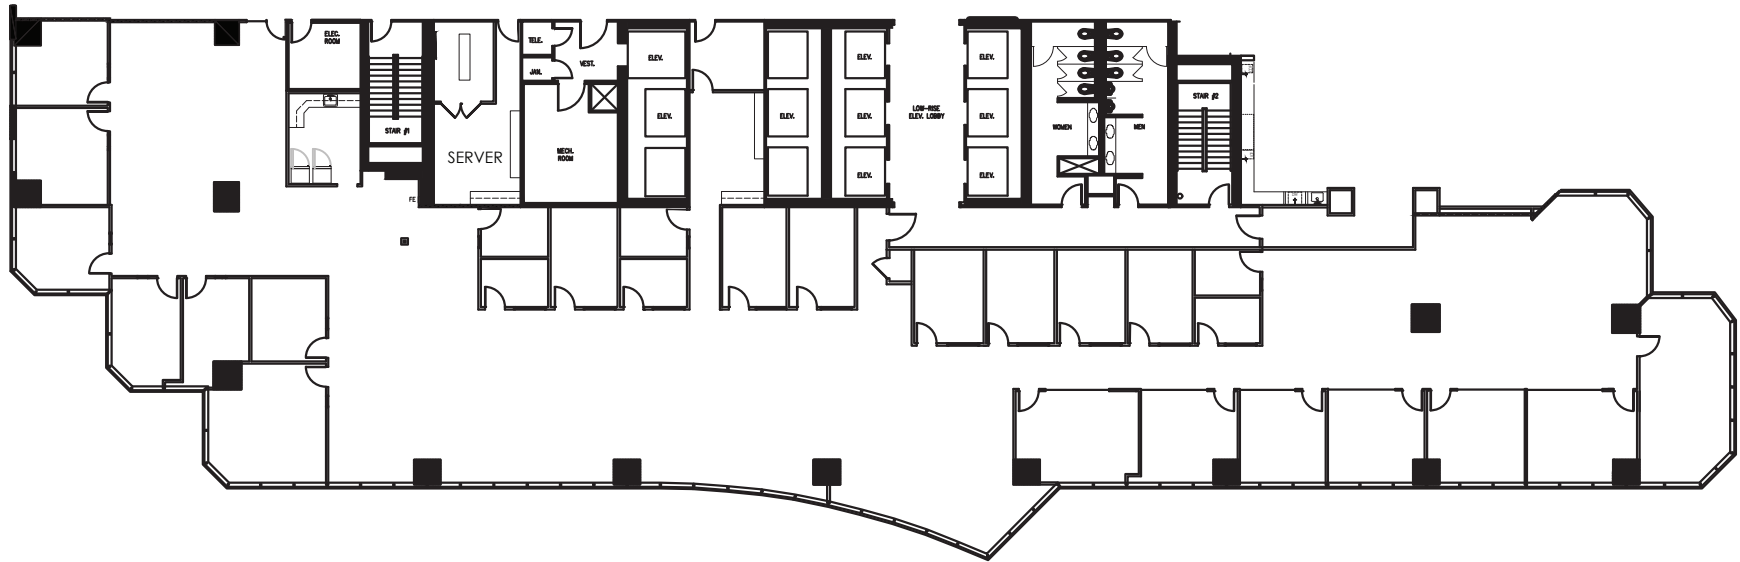

PINNACLE TOWER

Suite 1150

14,011 RSF

For more information, please contact

J.J. LEONARD, CHASE LOPEZ or **KRISTIN MILLINGTON** at 214.267.0400

A PROPERTY OF

LEASED & MANAGED BY