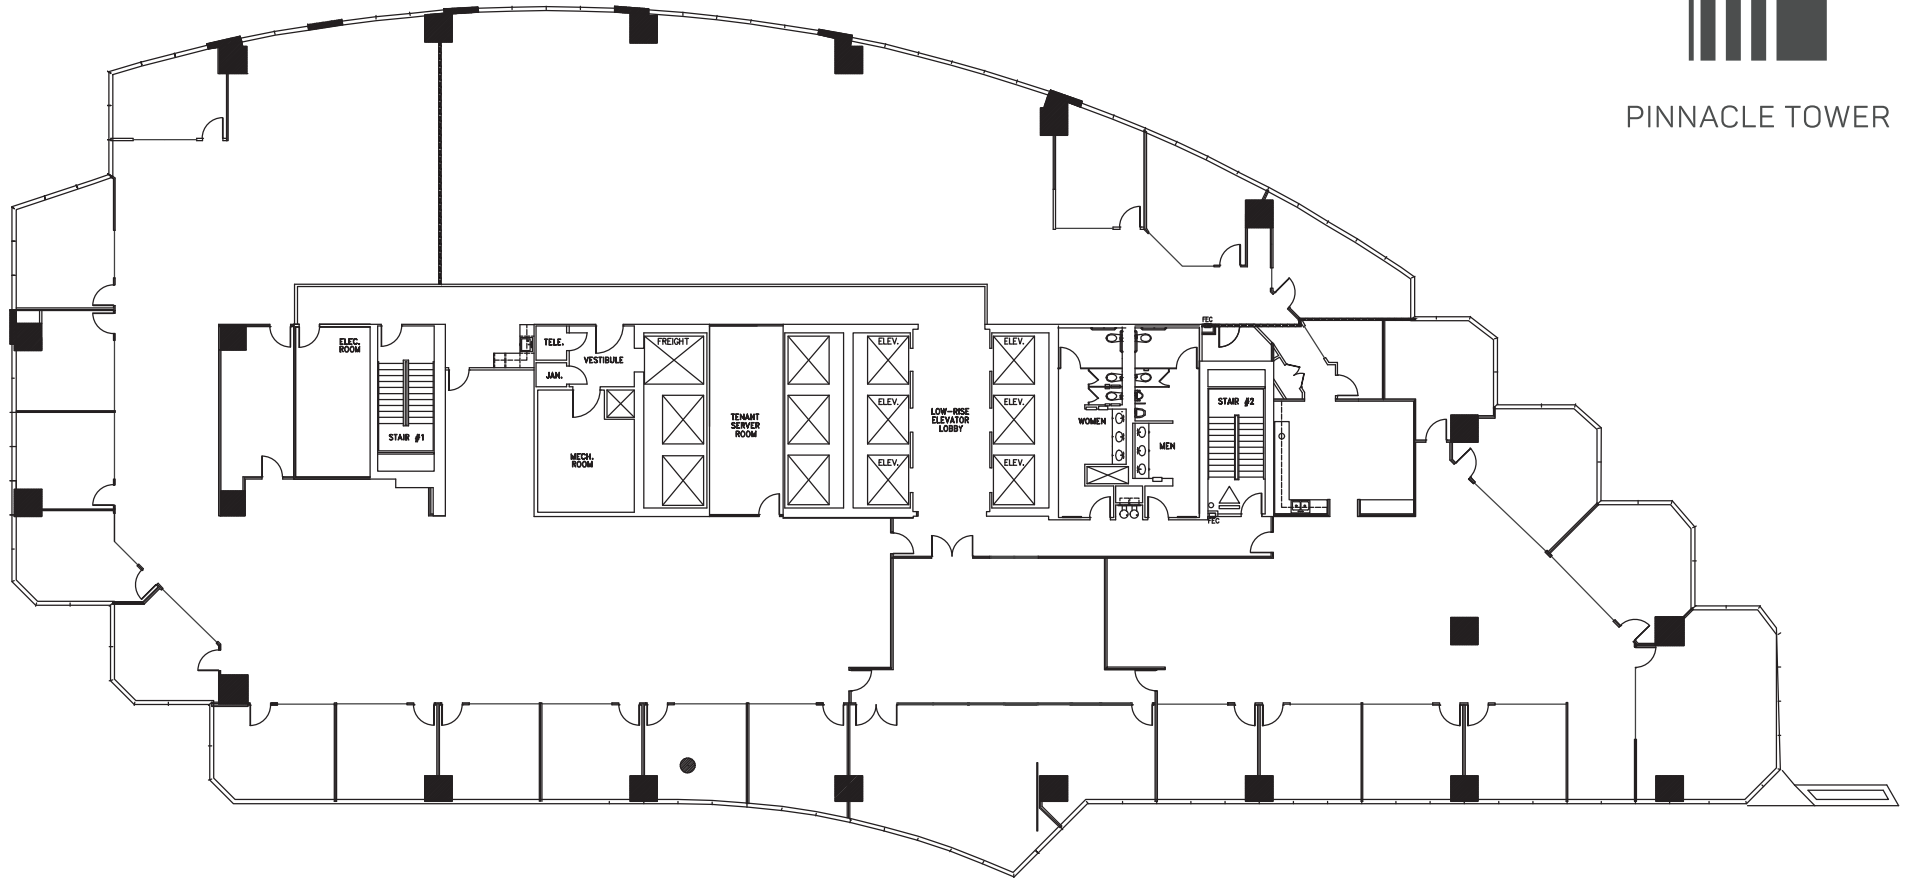

PINNACLE TOWER

12th Floor

24,146 RSF

For more information, please contact

J.J. LEONARD, CHASE LOPEZ or **KRISTIN MILLINGTON** at 214.267.0400

A PROPERTY OF

LEASED & MANAGED BY