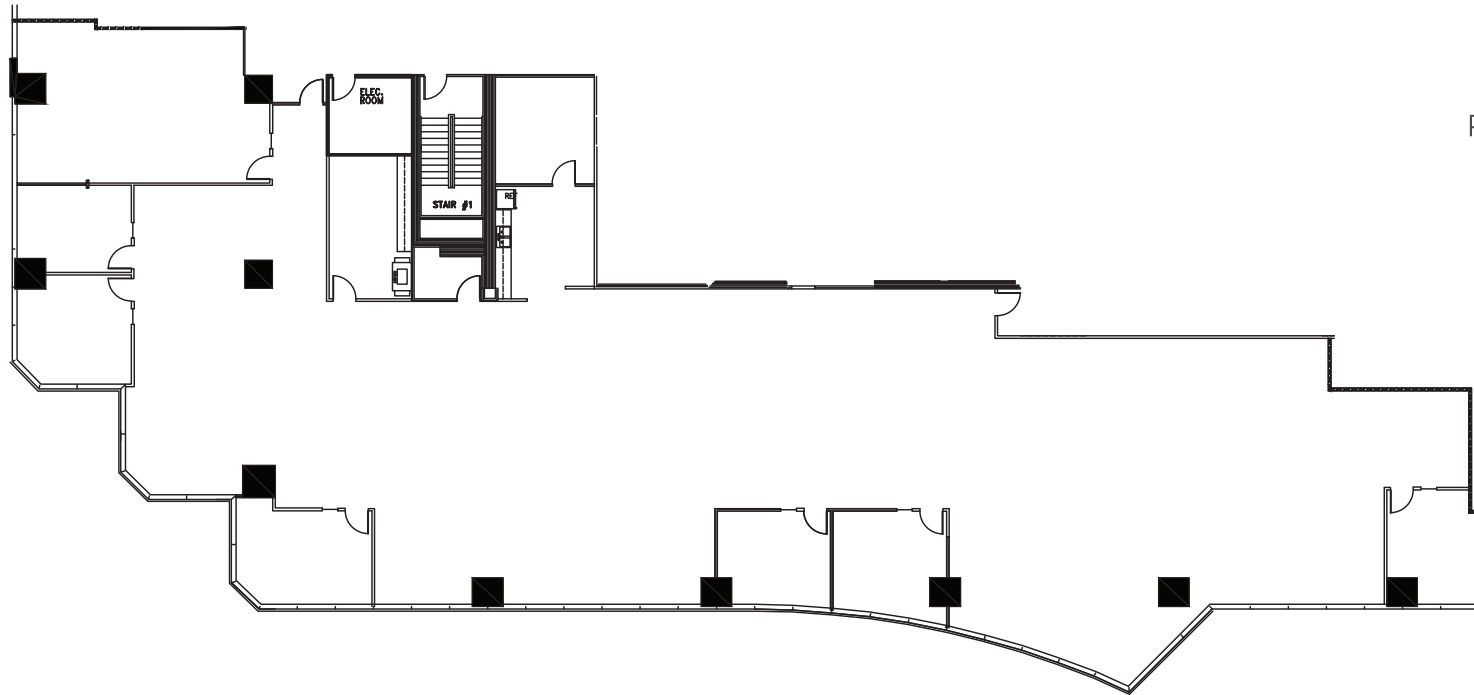

PINNACLE TOWER

Suite 850

11,139 RSF

For more information, please contact

J.J. LEONARD or **CHASE LOPEZ** at 214.267.0400

A PROPERTY OF

LEASED & MANAGED BY