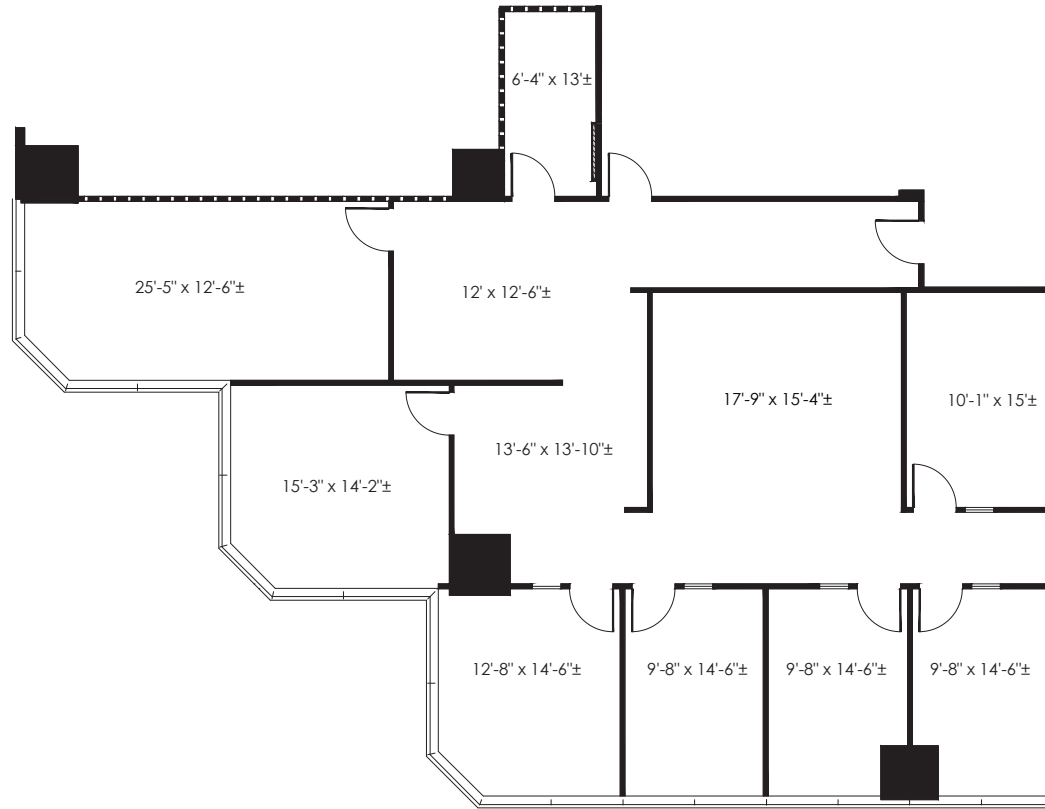

PINNACLE TOWER

Suite 750

3,348 RSF

For more information, please contact

J.J. LEONARD, CHASE LOPEZ or **KRISTIN MILLINGTON** at 214.267.0400

A PROPERTY OF

LEASED & MANAGED BY