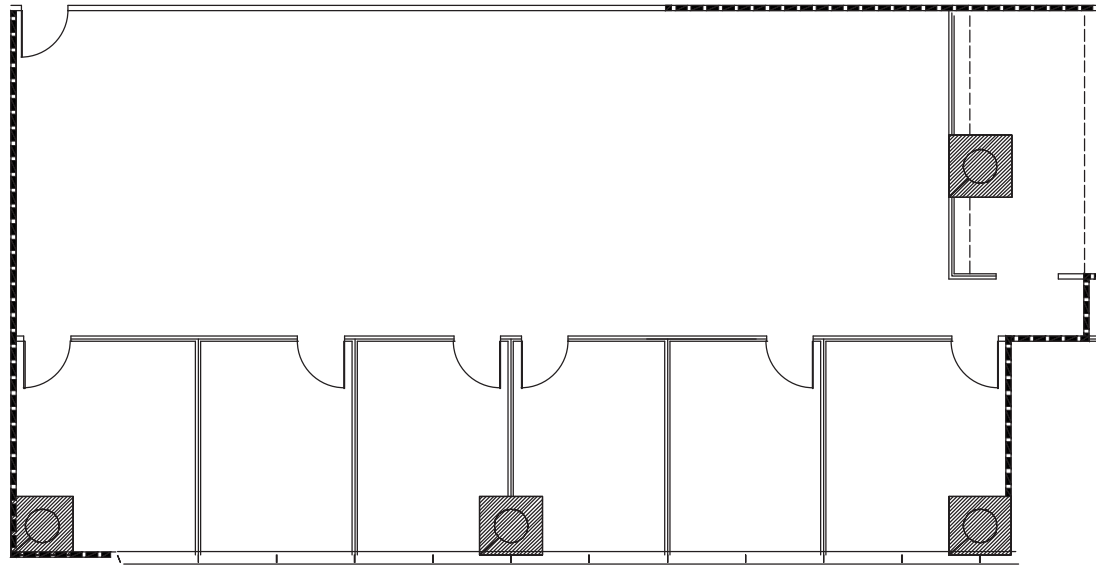

PINNACLE TOWER

Suite 1375

2,887 RSF

For more information, please contact

J.J. LEONARD, CHASE LOPEZ or **KRISTIN MILLINGTON** at 214.267.0400

A PROPERTY OF

LEASED & MANAGED BY