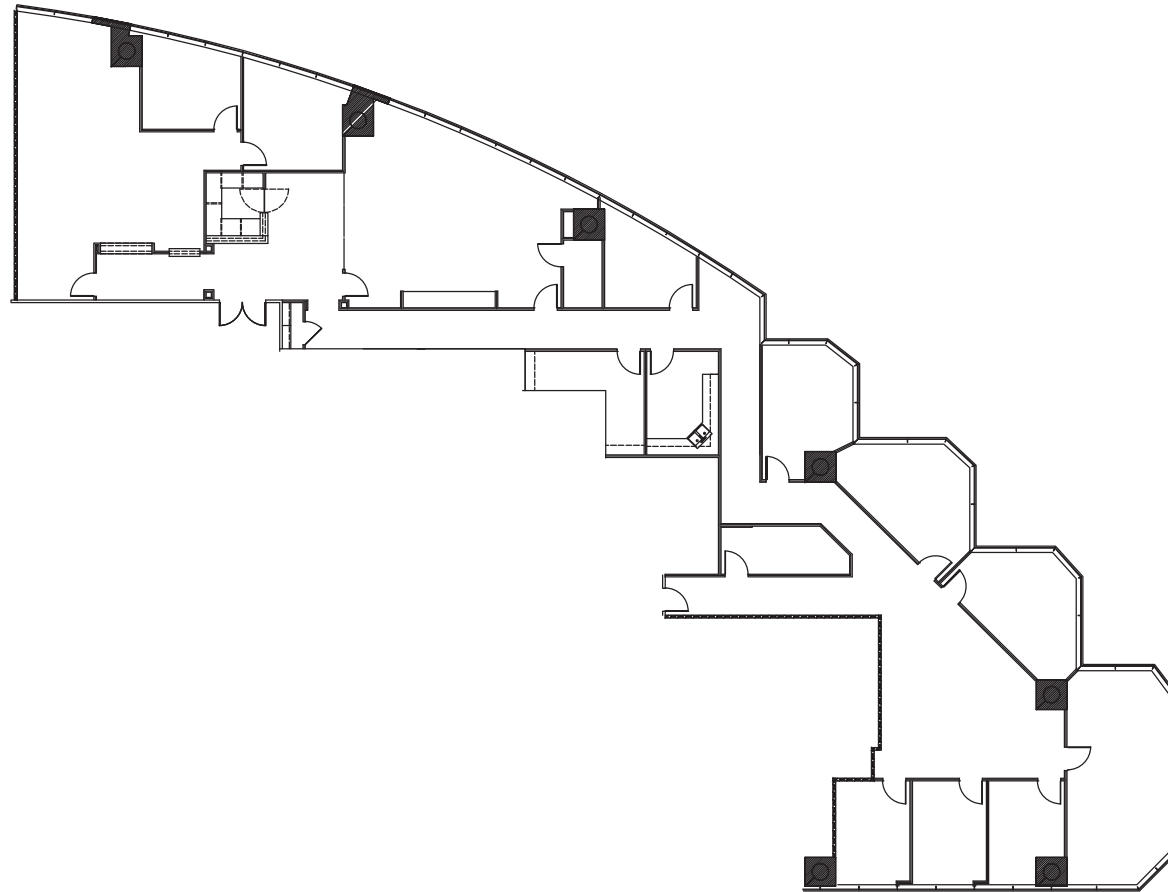

PINNACLE TOWER

Suite 1300

6,943 RSF

For more information, please contact

J.J. LEONARD, CHASE LOPEZ or **KRISTIN MILLINGTON** at 214.267.0400

A PROPERTY OF

LEASED & MANAGED BY