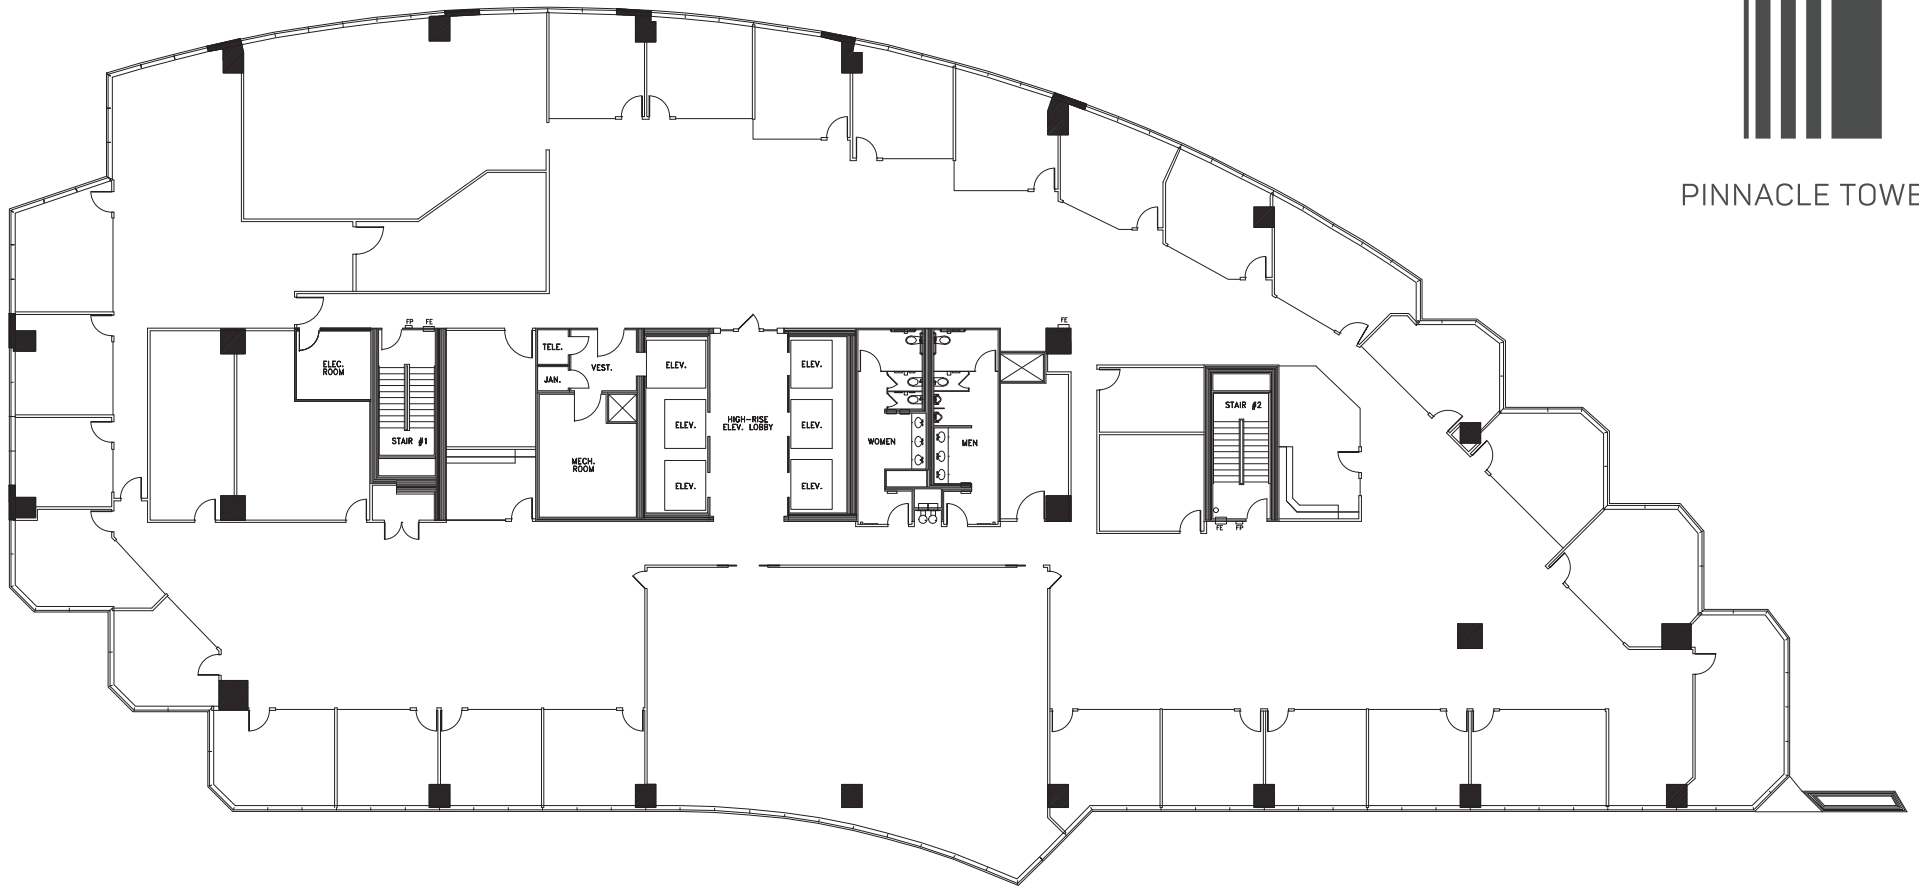

PINNACLE TOWER

18th Floor

24,883 SF

For more information, please contact

J.J. LEONARD, SARA TERRY, or CHASE LOPEZ at 214.267.0400

A PROPERTY OF

LEASED & MANAGED BY

REAL ESTATE
INVESTORS